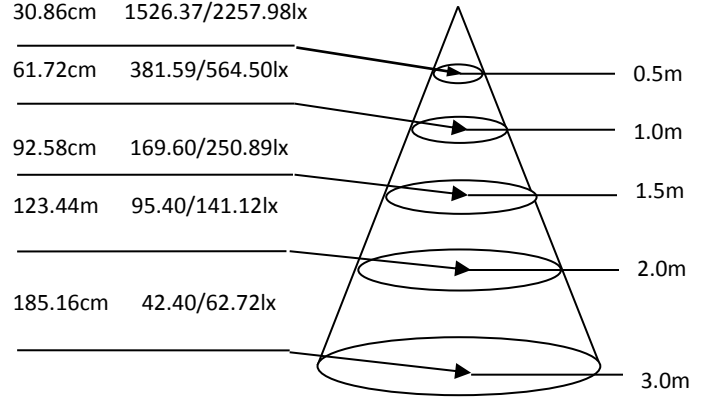

Luminance Intensity Distribution

Cone Lux Diagram

Diameter Avg./Nadir.E

30.86cm	1526.37/2257.98lx
61.72cm	381.59/564.50lx
92.58cm	169.60/250.89lx
123.44m	95.40/141.12lx
185.16cm	42.40/62.72lx

Height

Angle:34.30deg