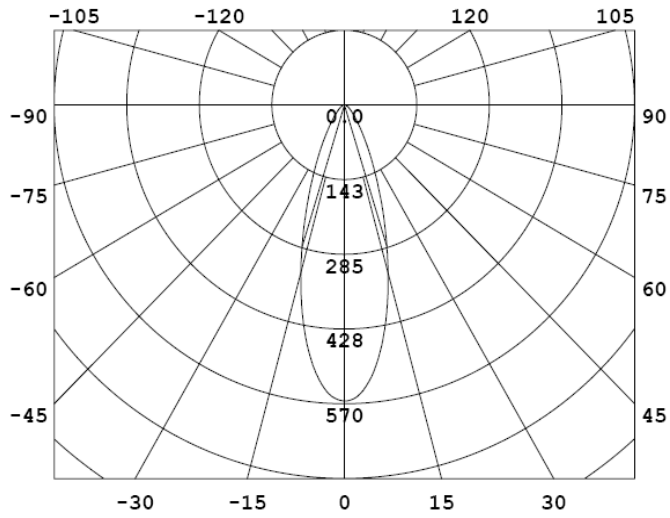

EV-LED-GU10-WW-440LM

LED 440LM (40W Eq) GU10 120V Dimmable Lamp Bulb UL

- UL Approved, Dimmable, 7.5W, 120V 60Hz, GU10, Warm-White LED Lamp
- Equivalent to 40-50W Incandescent, with 85% Energy saving
- Luminous flux: >440LM, 30 degree spread, 80 CRI
- Color temperature: 3000K, Warm-white
- No UV or IR radiation, low heat
- Base: GU10
- Size: $\Phi 2.00''$ (50mm) x H3.17'' (80mm)
- Light source: 5 x LED, high power Samsung LED
- Life: 35,000 hours, min 70% of initial output.
- Shell material: aluminum alloy, with thermal separation design, with PC Lens cover
- Working temperature: less than -20 to 40°C
- 2 year warranty

Luminance Intensity Distribution

Cone Lux Diagram

Diameter Avg./Nadir.E

30.86cm	1526.37/2257.98lx
61.72cm	381.59/564.50lx
92.58cm	169.60/250.89lx
123.44m	95.40/141.12lx
185.16cm	42.40/62.72lx

Height

Angle:34.30deg