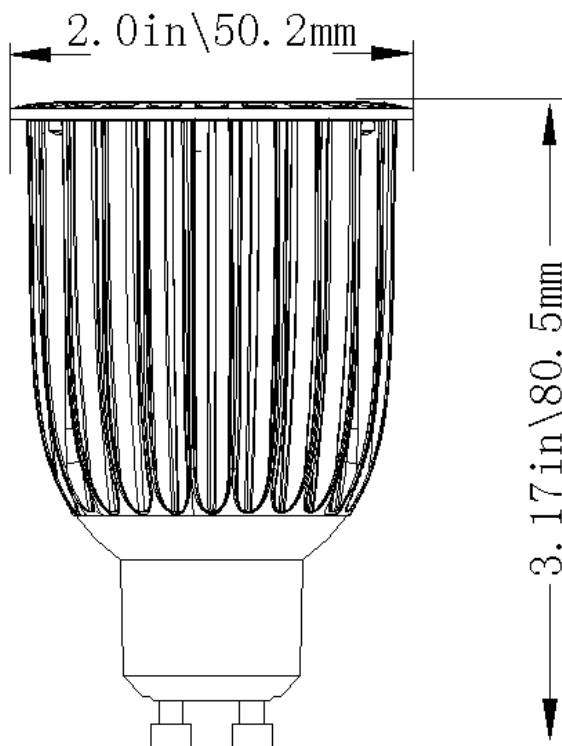

EV-LED-GU10-WW-440LM

LED 440LM (40W Eq) GU10 120V Dimmable Lamp Bulb UL

- UL Approved, Dimmable, 7.5W, 120V 60Hz, GU10, Warm-White LED Lamp
- Equivalent to 40-50W Incandescent, with 85% Energy saving
- Luminous flux: >440LM, 30 degree spread, 80 CRI
- Color temperature: 3000K, Warm-white
- No UV or IR radiation, low heat
- Base: GU10
- Size: $\Phi 2.00''$ (50mm) x H3.17'' (80mm)
- Light source: 5 x LED, high power Samsung LED
- Life: 35,000 hours, min 70% of initial output.
- Shell material: aluminum alloy, with thermal separation design, with PC Lens cover
- Working temperature: less than -20 to 40°C
- 2 year warranty

Luminance Intensity Distribution

Cone Lux Diagram

Diameter Avg./Nadir.E

30.86cm	1526.37/2257.98lx
61.72cm	381.59/564.50lx
92.58cm	169.60/250.89lx
123.44m	95.40/141.12lx
185.16cm	42.40/62.72lx

Height

Angle:34.30deg